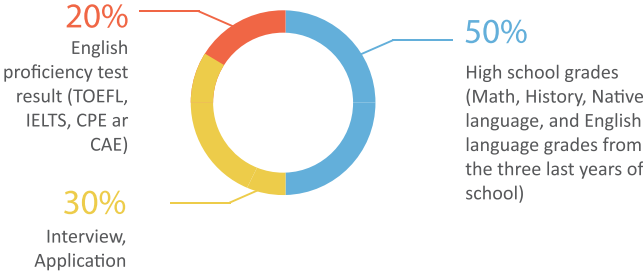

MICHEALSEN

B.A. PROGRAMS

HOW TO APPLY

ADMISSION CRITERIA

APPLICATION DEADLINE:

CONTACT US

STUDY@LCC.LT
 + 370 46 310 460

KRETINGOS 36, KLAIPĖDA, LITHUANIA
 WWW.LCC.LT