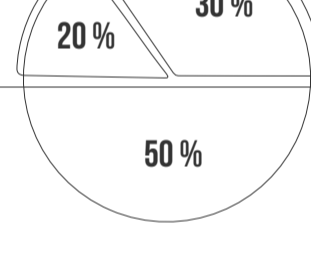

Application Deadlines

BA FALL SEMESTER
Feb 15 - Early deadline
May 15 - Final deadline

BA SPRING SEMESTER
Oct 15 - Early deadline
Nov 15 - Final deadline

MA AUGUST INTAKE
Feb 15 - Early deadline
May 15 - Final deadline

Tuition Fees and Financial Aid

70%
or 7 out of 10 BA students received Need-Based Aid

<20
types of financial aid offered for BA students last year

~440
BA students received some sort of financial aid

<450,000
euros in Financial Aid is offered to students each year by LCC

[FIND OUT MORE >](#)

Application Deadlines

FEBRUARY 15
Early application deadline

MAY 30
Final Application Deadline
(If there are spots available)

Application Process

STEP #1

STEP #2

STEP #3

STEP #4

Financial Information

Full tuition fee for 2022-2023 academic year is **3360 EUR**.

Each year LCC offers more than **450,000 EUR** in Financial Aid to students.

[APPLY NOW >](#)